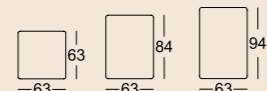

Seat cushion modular upholstered bench element