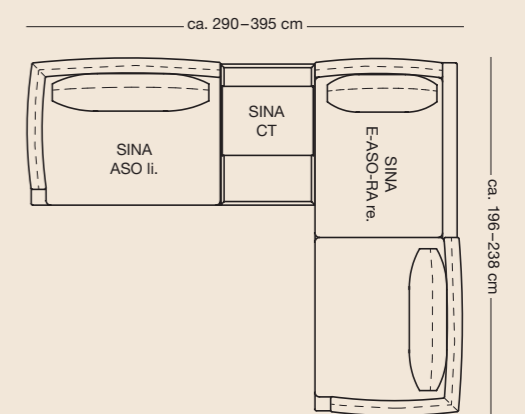

Important note: The backrest cushions are available with or without a transverse Cacharel pleat (decorative stitching).
*These elements are only shown in the left version. They are also available in the right version.

Modular upholstered bench element

Seat cushion modular upholstered bench element

Low back cushion

Back cushion mat

Backrest extension

Side cushion with or without decorative stitching

Headrest

Combination examples.

Combination longchair

Corner