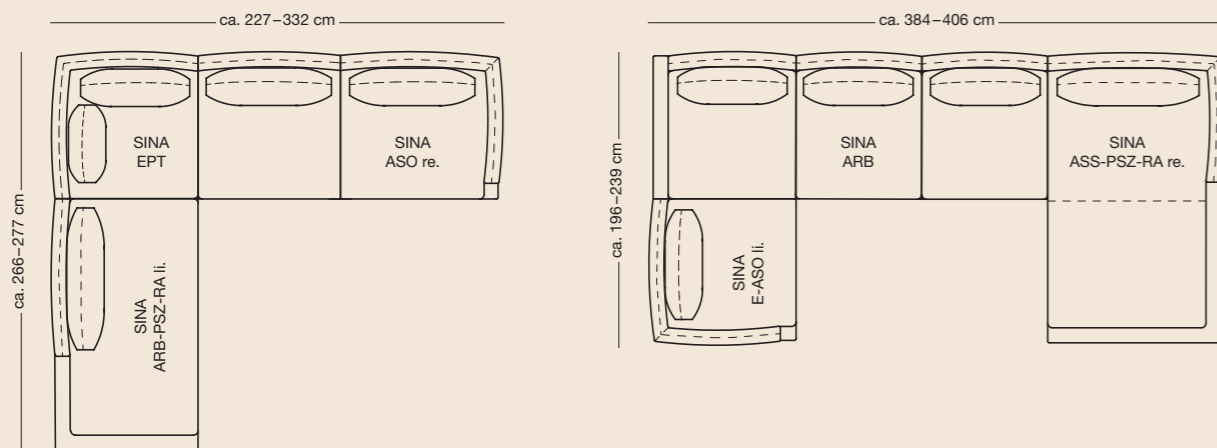

Combination longchair

Corner

Combination examples.

Corner

Landscape

Complementary.

Rolf Benz 906 SINA

Coffee table
(free-standing or connecting)

Dimensions:

- 63 x 94 cm or 63 x 104,5 cm
- Height 21, 24 or 27 cm

Leg design: steel, fine structure, matt powder-coated, optionally:

- Traffic black RAL 9017
- Umbra grey RAL 7022

Shelving

Dimensions:

- 84 x 34 cm, height 46 cm