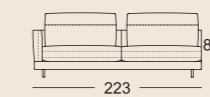

ASS-PSZ-RA 60/SB 105*