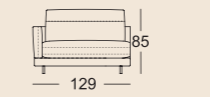

ASO 60/SB 168*