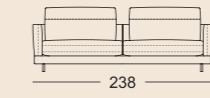

3 Seat heights available

Lounge Plus

Lounge Deluxe

Normal seat depth

Extra-deep seat depth

SOB 60/SB 168

SOB 60/SB 189

SOB 60/SB 210