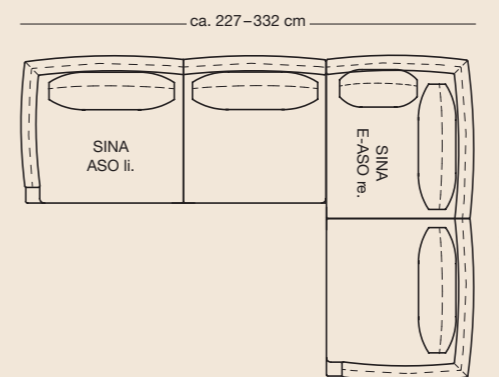

Important note: The backrest cushions are available with or without a transverse Cacharel pleat (decorative stitching).
*These elements are only shown in the left version. They are also available in the right version.

Modular upholstered bench element

Seat cushion modular upholstered bench element

Low back cushion

Back cushion mat

Backrest extension

Side cushion with or without decorative stitching

Headrest

Combination examples.

Combination longchair

Corner