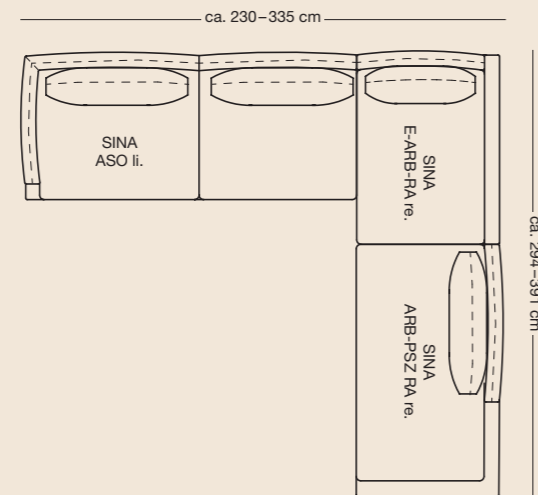

3 Seat heights available

Lounge Plus

Lounge Deluxe

Normal seat depth

Extra-deep seat depth

SOB 60/SB 168

SOB 60/SB 189

SOB 60/SB 210

Combination longchair

Corner

Combination examples.

Corner

Landscape

Complementary.

Rolf Benz 906 SINA

Coffee table
(free-standing or connecting)

Dimensions:

- 63 x 94 cm or 63 x 104,5 cm
- Height 21, 24 or 27 cm

Leg design: steel, fine structure, matt powder-coated, optionally:

- Traffic black RAL 9017
- Umbra grey RAL 7022

Shelving

Dimensions:

- 84 x 34 cm, height 46 cm