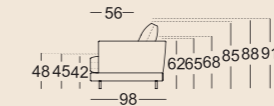

3 Seat heights available

Lounge Plus

Lounge Deluxe

Normal seat depth

Extra-deep seat depth

SOB 60/SB 168

SOB 60/SB 189

SOB 60/SB 210