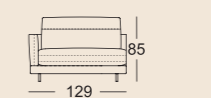

E-ASO 60/SB168*