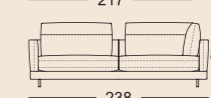

E-ASO-RA 60/SB168*