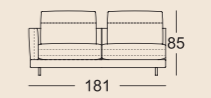

ASO 60/SB189*