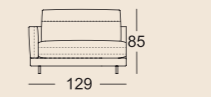

ASO 60/SB 168*