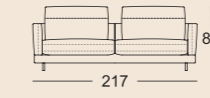

3 Seat heights available

Lounge Plus

Lounge Deluxe

Normal seat depth

Extra-deep seat depth

SOB 60/SB 168

SOB 60/SB 189

SOB 60/SB 210