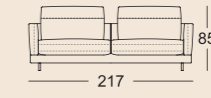

3 Seat heights available

Lounge Plus

Lounge Deluxe

Normal seat depth

Extra-deep seat depth

SOB 60/SB 168

SOB 60/SB 189

SOB 60/SB 210