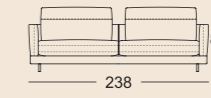

3 Seat heights available

Lounge Plus

Lounge Deluxe

Normal seat depth

Extra-deep seat depth

SOB 60/SB 168

SOB 60/SB 189

SOB 60/SB 210