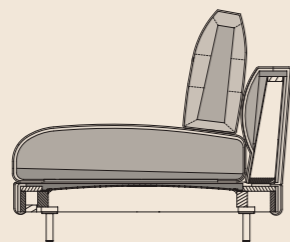

With the connected upholstered bench and the perfectly matching shelf, Rolf Benz SINA creates a sophisticated interplay of seating, reclining and storage options. Two different upholstery versions, two seat depths and three seat heights offer additional customisation options.

014

Parsol glass bronze

The simple elegance of the Rolf Benz PHIL club armchair, which perfectly complements the sofa, is impressive at first sight. Its soft upholstery contrasts with the surrounding steel frame. Taking a closer look reveals a detailed display of masterful craftsmanship.

- Wooden inner frame
- Nosag spring support
- **Seating comfort „Lounge Plus“**
 Seat with a layered structure with polyurethane foam and a highquality cold foam, coordinated with each other in terms of height and hardness, with a polyester fleece cover.
 - Back pad in polyurethane foam
 - Back cover quilted underneath with polyester nonwoven High-quality, casual upholstery that forms waves/leaves indentations that are typical of the material. All measurements are approximate.
- **Seating comfort „Lounge Deluxe“**
 Seat made of polyurethane foam, built up in layers and coordinated in different thicknesses and hardnesses, covered with a pad consisting of 20 % viscose foam and 80 % microfibres.
 - Back pad in polyurethane foam
 - Upholstery cover glued-on non-woven polyester A high-quality, especially casual upholstery that forms waves/leaves indentations that are typical of the material - this waviness may even occur in new condition. All measurements are approximate.
- Down-like backrest cushions comprising compartments with a filling made of 100 % microfibres and a supporting core made of polyurethane
- Circular tubular leg, steel, fine structure, matt powdercoated, optionally:
 - Traffic black RAL 9017
 - Umbra grey RAL 7022
- Seat height options 42, 45 or 48 cm

3 Seat heights available

Lounge Plus

Lounge Deluxe

Normal seat depth

Extra-deep seat depth

SOB 60/SB 168

SOB 60/SB 189

SOB 60/SB 210