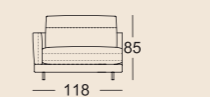

ASS-PSZ-RA 60/SB 116*