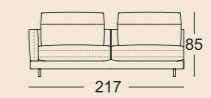

ASO 60/SB 210*