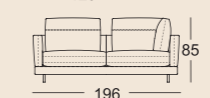

E-ASO 60/SB189*