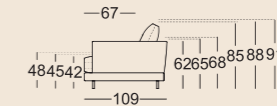

3 Seat heights available

Lounge Plus

Lounge Deluxe

Normal seat depth

Extra-deep seat depth

SOB 60/SB 168

SOB 60/SB 189

SOB 60/SB 210