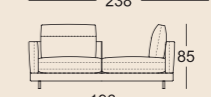

E-ASO-RA 60/SB 189*