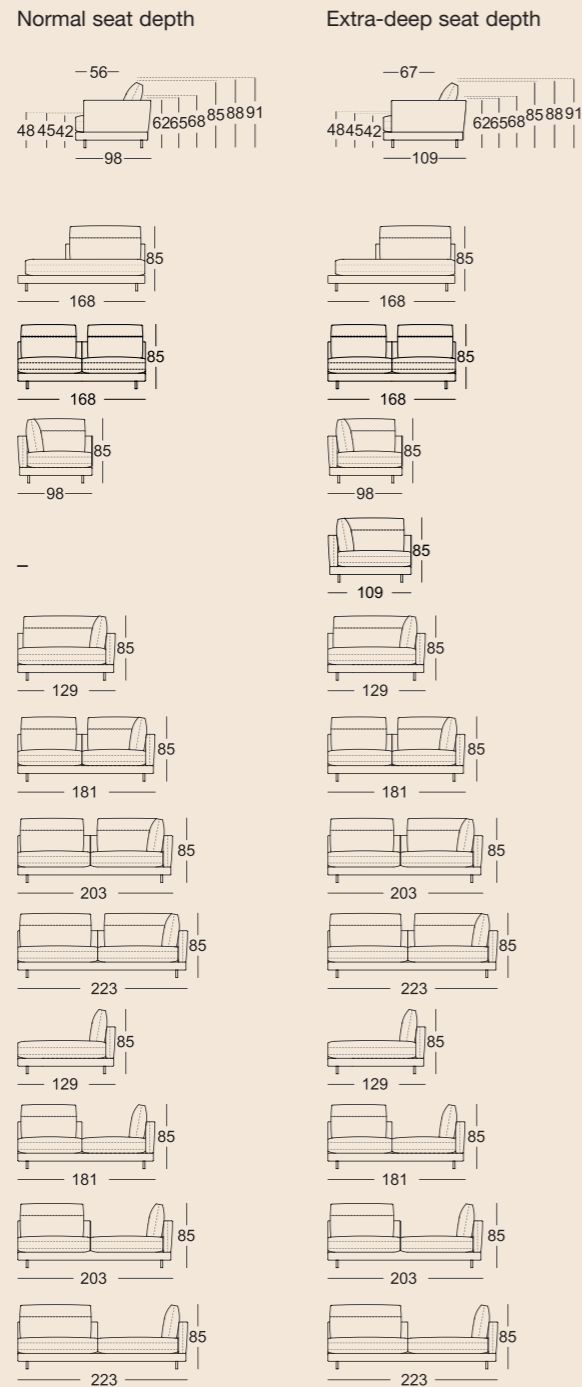

Important note: The backrest cushions are available with or without a transverse Cacharel pleat (decorative stitching).
*These elements are only shown in the left version. They are also available in the right version.

Modular upholstered bench element

Seat cushion modular upholstered bench element

Low back cushion

Back cushion mat

Backrest extension

Side cushion with or without decorative stitching

Headrest

Combination examples.

Combination longchair

Corner