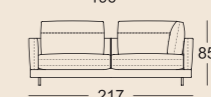

E-ASO 60/SB210*