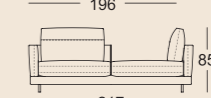

E-ASO-RA 60/SB210*