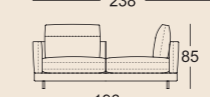

E-ASO-RA 60/SB 189*