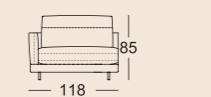

ASS-PSZ-RA 60/SB 116*