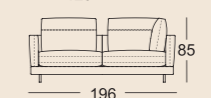

E-ASO 60/SB189*