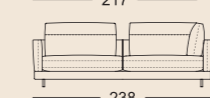

E-ASO-RA 60/SB168*