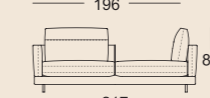

E-ASO-RA 60/SB210*