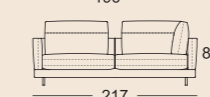

E-ASO 60/SB210*