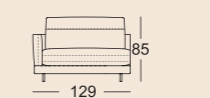

E-ASO 60/SB168*