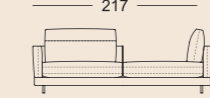

3 Seat heights available

Lounge Plus

Lounge Deluxe

Normal seat depth

Extra-deep seat depth

SOB 60/SB 168

SOB 60/SB 189

SOB 60/SB 210

E-ASO 60/SB210*

E-ASO-RA 60/SB168*

E-ASO-RA 60/SB 189*

E-ASO-RA 60/SB210*

Important note: The backrest cushions are available with or without a transverse Cacharel pleat (decorative stitching).

*These elements are only shown in the left version. They are also available in the right version.