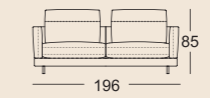

3 Seat heights available

Lounge Plus

Lounge Deluxe

Normal seat depth

Extra-deep seat depth

SOB 60/SB 168

SOB 60/SB 189

SOB 60/SB 210