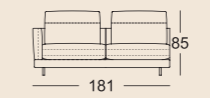

ASO 60/SB189*