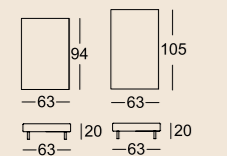

Important note: The backrest cushions are available with or without a transverse Cacharel pleat (decorative stitching).
*These elements are only shown in the left version. They are also available in the right version.

Modular upholstered bench element