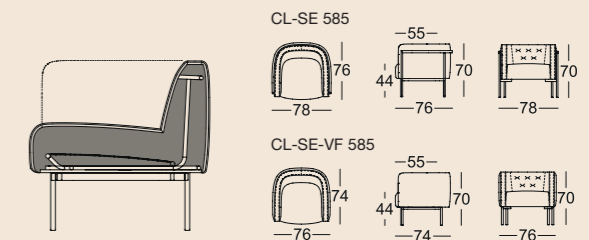

Dimensions:

- 63 x 94 cm or 63 x 104,5 cm
- Height 21, 24 or 27 cm

Leg design: steel, fine structure, matt powder-coated, optionally:

- Traffic black RAL 9017
- Umbra grey RAL 7022

Shelving

Dimensions:

- 84 x 34 cm, height 46 cm

(without tray 84 x 24 cm, height 44 cm)

The shelf rests on a base.

Body

Solid wood, varnished, optionally:

- Natural oak
- Stained black oak
- American walnut

Rolf Benz 585 PHIL

Foamed steel shaft spring system seat and backrest with metal internal frame, foam-moulded, cover quilted with polyester fleece

- RAL 9017 Traffic black
- Marrone metallic

Rolf Benz ONNO

Coffee table

Dimensions:

- 53 x 58 cm, height 37 cm

Side table

Dimensions:

- 39 x 38 cm, height 43 cm