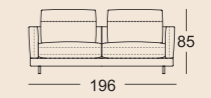

3 Seat heights available

Lounge Plus

Lounge Deluxe

Normal seat depth

Extra-deep seat depth

SOB 60/SB 168

SOB 60/SB 189

SOB 60/SB 210