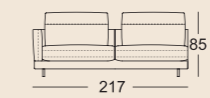

ASO 60/SB 210*