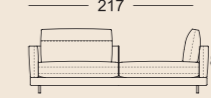

3 Seat heights available

Lounge Plus

Lounge Deluxe

Normal seat depth

Extra-deep seat depth

SOB 60/SB 168

SOB 60/SB 189

SOB 60/SB 210

E-ASO 60/SB210*

E-ASO-RA 60/SB168*

E-ASO-RA 60/SB 189*

E-ASO-RA 60/SB210*

Important note: The backrest cushions are available with or without a transverse Cacharel pleat (decorative stitching).

*These elements are only shown in the left version. They are also available in the right version.