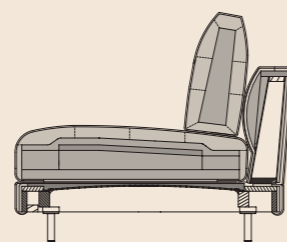

With the connected upholstered bench and the perfectly matching shelf, Rolf Benz SINA creates a sophisticated interplay of seating, reclining and storage options. Two different upholstery versions, two seat depths and three seat heights offer additional customisation options.

With the Rolf Benz ONNO coffee and side table, transparent purism meets a captivating display of colour and form. Its organic silhouette and elegant finish create a timeless design with a clear edge.

Technical data.

- Wooden inner frame
- Nosag spring support
- **Seating comfort „Lounge Plus“**
 Seat with a layered structure with polyurethane foam and a highquality cold foam, coordinated with each other in terms of height and hardness, with a polyester fleece cover.
 - Back pad in polyurethane foam
 - Back cover quilted underneath with polyester nonwoven High-quality, casual upholstery that forms waves/leaves indentations that are typical of the material. All measurements are approximate.
- **Seating comfort „Lounge Deluxe“**
 Seat made of polyurethane foam, built up in layers and coordinated in different thicknesses and hardnesses, covered with a pad consisting of 20 % viscose foam and 80 % microfibres.
 - Back pad in polyurethane foam
 - Upholstery cover glued-on non-woven polyester A high-quality, especially casual upholstery that forms waves/leaves indentations that are typical of the material - this waviness may even occur in new condition. All measurements are approximate.
- Down-like backrest cushions comprising compartments with a filling made of 100 % microfibres and a supporting core made of polyurethane
- Circular tubular leg, steel, fine structure, matt powdercoated, optionally:
 - Traffic black RAL 9017
 - Umbra grey RAL 7022
- Seat height options 42, 45 or 48 cm

3 Seat heights available

Lounge Plus

Lounge Deluxe

Normal seat depth

Extra-deep seat depth

SOB 60/SB 168

SOB 60/SB 189

SOB 60/SB 210