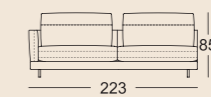

ASS-PSZ-RA 60/SB 105*